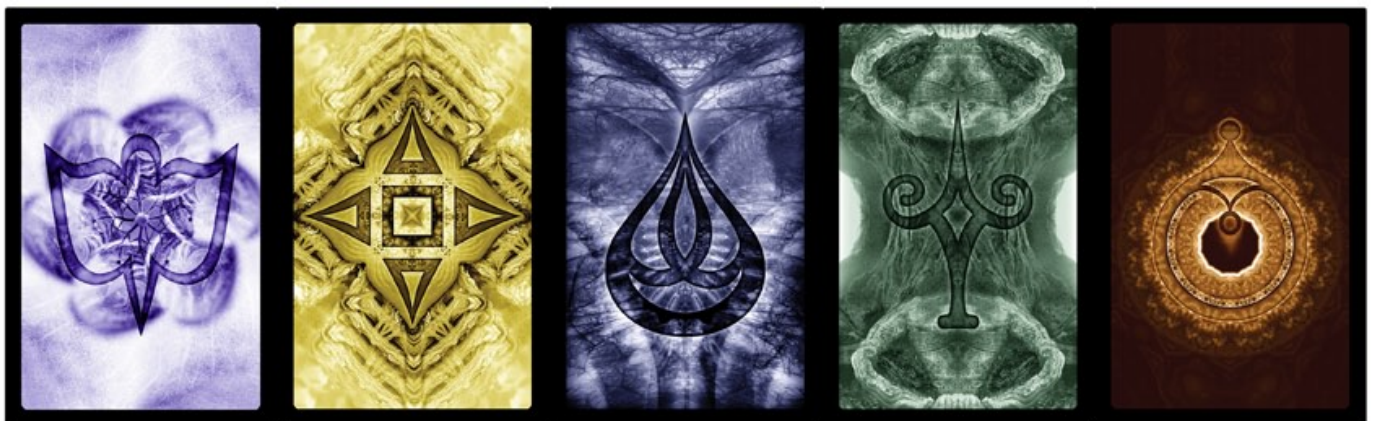

Opening

Saturday April 9, 2pm ~ 4pm

Memo Gallery

235 Maroondah Hwy Healesville

Running April 9 - May 24

Contact

Peet Wonderfeel

peet@wonderfeel.com

www.wonderfeel.com

0429 353 805

Wonderfeel